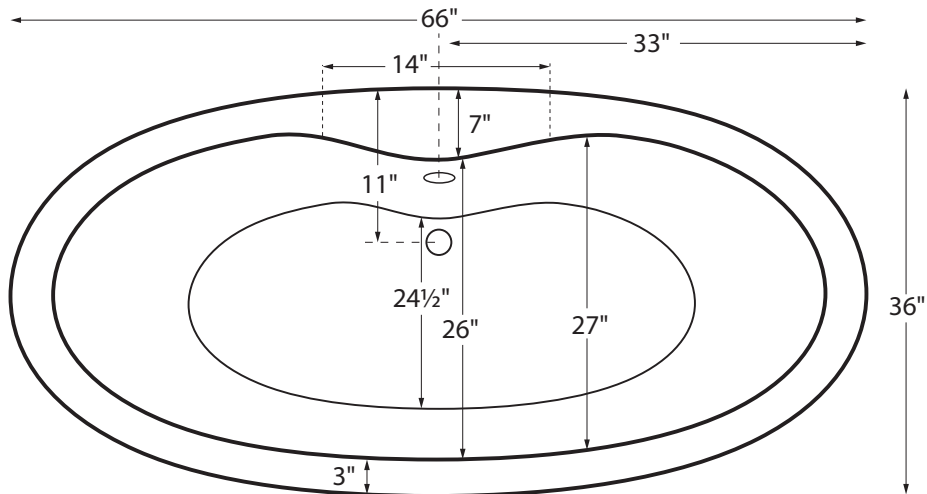

R6636OFSXA

66" x 36" x 21.75"

GENERAL SPECIFICATIONS:

Installation: Freestanding

Material: Acrylic

Soaker Weight: 125 lbs / 57 kg

Maximum Fill: 60 gal to overflow

NOTE: Filling this tub to the maximum may require an above average size or dedicated water heater.

Features a 7" wide flat deck surface on the drain side for mounting faucetry.

IMPORTANT ORDERING & INSTALLATION INFORMATION:

- Freestanding tub is designed to install on a finished floor that is flat and level.
- Tub has room between tub walls on the drain side and underneath for plumbing connections roughed-in above the finished floor.
- Tub has no access panel, however a panel may be specified at the time of order. Factory installed access panel will be visibly located behind the waste and overflow. Please consider access panel visibility before ordering and when planning final installation position.
- The Virtual Spout is installed below the water level of the tub. Reliance supplies a Wilkins dual check valve and an Acme in-wall atmospheric vent to prevent backsiphonage. Some areas of the country require additional backflow prevention when water is introduced to the bath below the water level. Please check local codes.

• Before discarding tub crate, check for accessories that may be packaged inside.
 • All product measurements are ±1/2".
 • Specifications and configurations are subject to change without notice.
 • Measurements herein supersede all others published prior to publication date below.