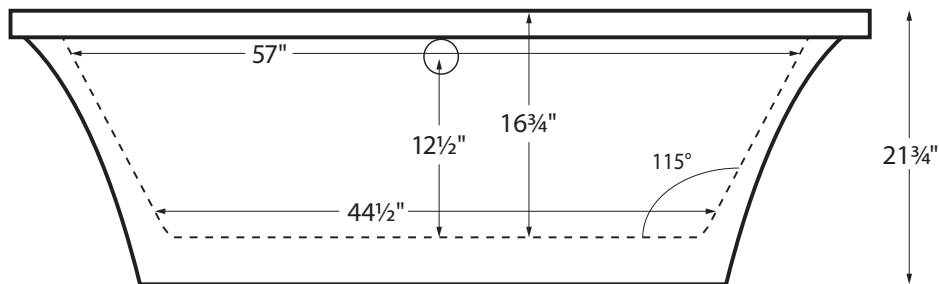

R6636OFSXA

66" x 36" x 21.75"

GENERAL SPECIFICATIONS:

Installation: Freestanding

Material: Acrylic

Soaker Weight: 125 lbs / 57 kg

Maximum Fill: 60 gal to overflow

NOTE: Filling this tub to the maximum may require an above average size or dedicated water heater.

Features a 7" wide flat deck surface on the drain side for mounting faucetry.

IMPORTANT ORDERING & INSTALLATION INFORMATION:

- Freestanding tub is designed to install on a finished floor that is flat and level.
- Tub has room between tub walls on the drain side and underneath for plumbing connections roughed-in above the finished floor.
- Tub has no access panel, however a panel may be specified at the time of order. Factory installed access panel will be visibly located behind the waste and overflow. Please consider access panel visibility before ordering and when planning final installation position.
- The Virtual Spout is installed below the water level of the tub. Reliance supplies a Wilkins dual check valve and an Acme in-wall atmospheric vent to prevent backsiphonage. Some areas of the country require additional backflow prevention when water is introduced to the bath below the water level. Please check local codes.

• Before discarding tub crate, check for accessories that may be packaged inside.
 • All product measurements are ±1/2".
 • Specifications and configurations are subject to change without notice.
 • Measurements herein supersede all others published prior to publication date below.